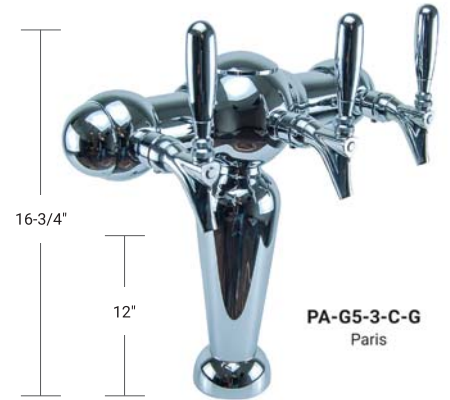

PARIS

The City of Lights and its captivating nightlife is captured in the classically proportioned Paris draft font. A highly polished stainless steel exterior will provide years of beauty. Available with lighted medallions. 304 Series stainless steel faucets are standard. Available in various exterior finishes, including custom powder coating.

PART NO.	FAUCETS	FINISH	OUTLET	RESTRICTION	DISPENSE SYSTEM
PA-G5-3-C-G	3	Chrome	Tube	3 lbs	Glycol Loop
PA-G5-5-C-G	5	Chrome	Tube	3 lbs	Glycol Loop
PA-G5-7-C-G	7	Chrome	Tube	3 lbs	Glycol Loop
PA-G5-3-C-G-M*	3	Chrome	Tube	3 lbs	Glycol Loop
PA-G5-5-C-G-M*	5	Chrome	Tube	3 lbs	Glycol Loop
PA-G5-7-C-G-M*	7	Chrome	Tube	3 lbs	Glycol Loop

*NOTE: Order medallion inserts separately.

NOT FOR USE WITH MDD23W

COBRA™

A sculpted classic, Cobra™ draft towers demand attention to "what's on tap." Available in smooth exterior non-ice and ice versions; including exterior finishes and custom powder coating and unique finishes like wood, marble and other non conforming patterns. All Cobra™ towers are equipped with Micro Matic 304 stainless steel faucets.

MYSTIQUE

Beautiful modern sculpture for the bar top. Mystique's unique split design has a sensuous elegance sure to draw admiration and sales for "what's on tap." Available in smooth exterior non-ice and ice versions.